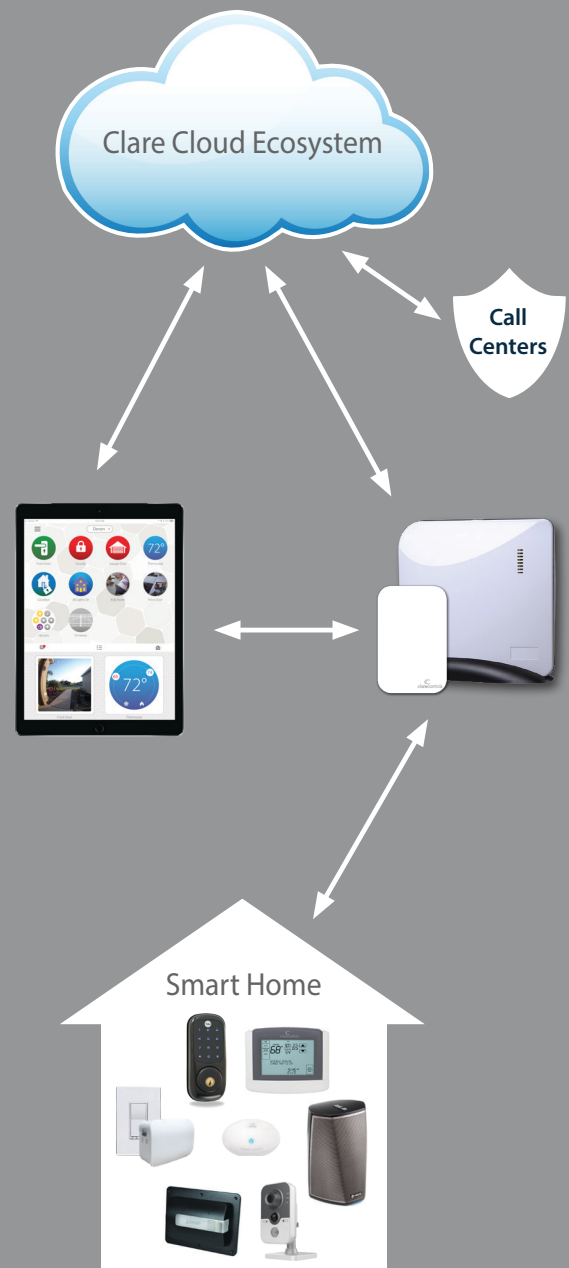

- CLIQ.mini features alarm reporting to over 80 call centers
- Cellular reporting available
- Full-featured automation: lights, locks, security, entertainment, & more
- CLIQ controllers support Resolution Products Helix security panels, other manufacturers coming soon
- Remote network supervision with the Clare Cloud
- Install systems in minutes with Clare's mobile Installer Tools

ClareVision Plus and The Clare Video Doorbell

- The Clare Video doorbell works fully integrated or stand alone
- Go "NVR free" - simplifies installation with on-board micro SD card
- ClareVision Plus cameras and NVRs are easy to sell, provide dealers with high margins, and install in minutes!

The Clare Cloud Ecosystem

- **ClareNet** - Fully encrypted network for monitoring services and alarm reporting to over 80 call centers
- **Fusion** - Remote programming and troubleshooting dashboard with automatic system updates
- **myClareHome** - Empower users to add devices without truck rolls

Reduce Costs, Drive Revenue, and Increase Customer Satisfaction

- Remote troubleshooting & automatic system updates
- Scalable systems increase flexibility and reduce costs
- Let smart homes drive the sale
- Capitalize on reoccurring monthly revenue
- ClareCare Homeowner Support - 7 days a week
- Award winning ClareHome App is simple to use
- myClareHome system expansion

Clare's Cloud is the Home Automation Command Center

941.328.3991
clarecontrols.com

clare™